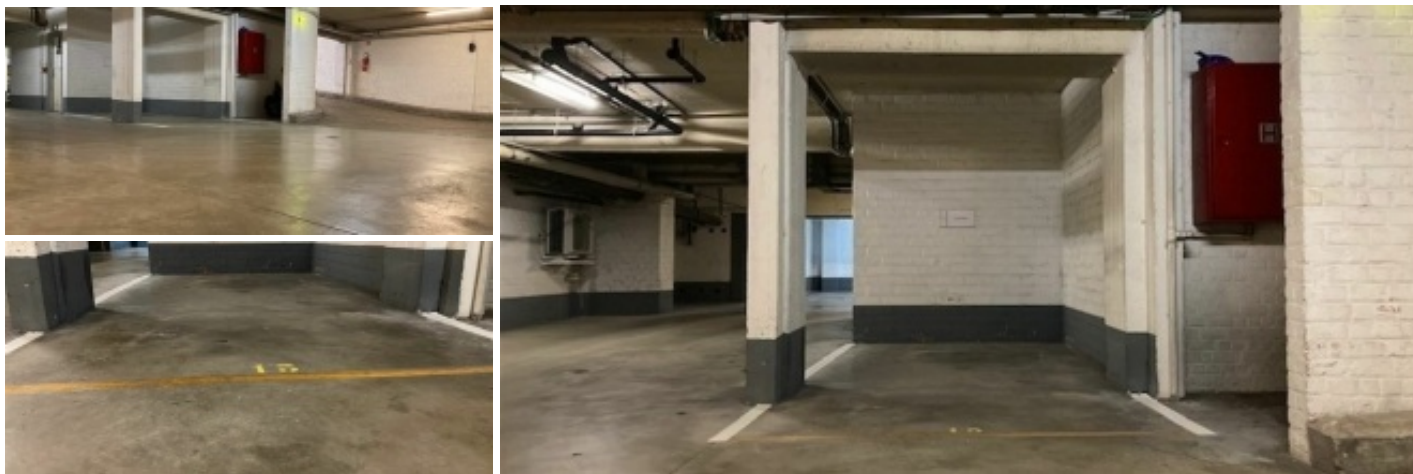

Parking near the European Commission

70 €/month

Avenue Corthenberg 66, 1000 Brussel

In the European district, superb parking space located in a beautiful building :

- Direct/easy access
- Away from other spaces
- Excellent location
- Motorized building door
- Additional access from stairwell
- No charges

Rent :
70€/month per motorcycle (shared site rental)
or
140€/month for car or motorcycle (full space rental)

IMMO ID BRUXELLES !
Tel 02 231 13 54
brussels@immoid.be

Characteristics

GENERAL

Address:	Avenue Corthenberg 66 1000 Brussel
Price:	70 €/month
Cadastral income:	€123
Availability:	Immediate

COMFORT

Heating:	Not communicated
Kitchen:	Not communicated

EPC

EPC level:	A+